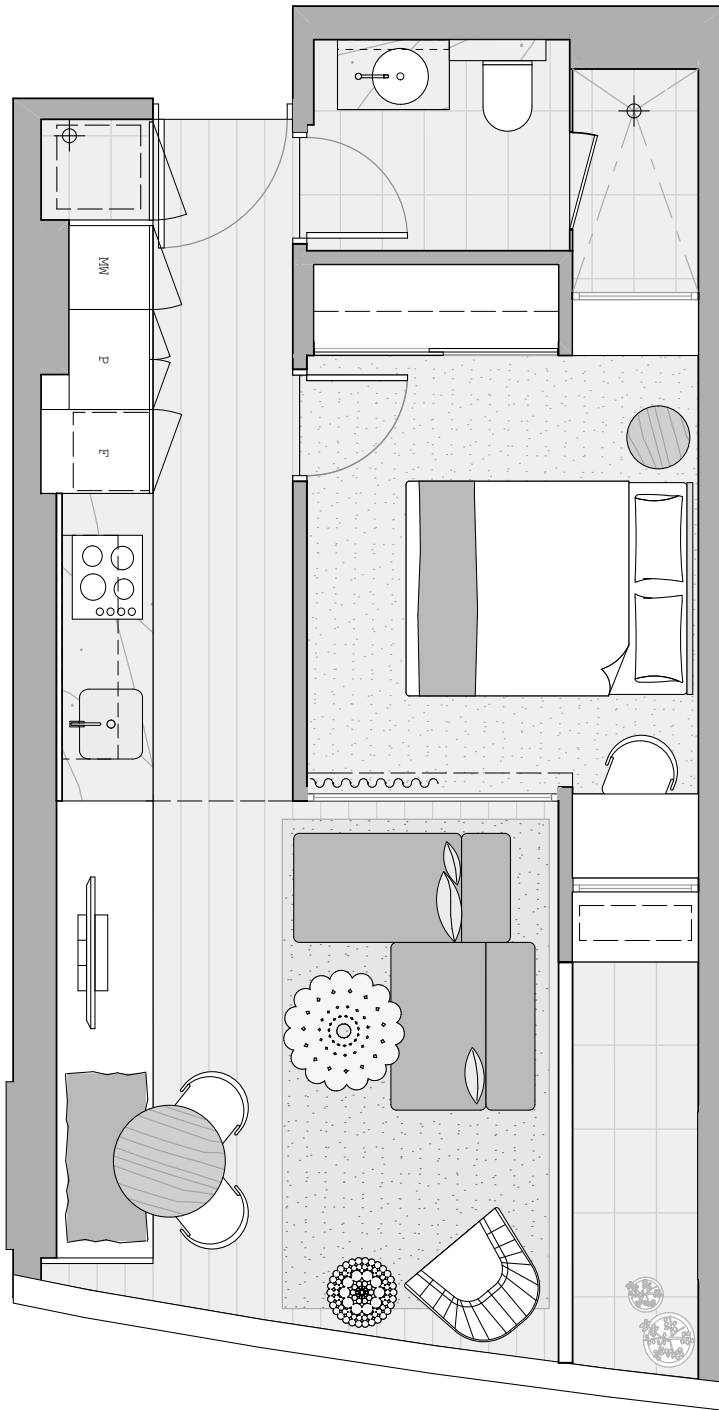

TYPE A20

THE ROYAL COLLECTION LEVELS 35-37

LEVEL 35-37, UNIT 03

1 BEDROOM / 1 BATHROOM

APARTMENT	42.7m <sup>2</sup>
BALCONY	3.6m <sup>2</sup>
<b>TOTAL</b>	<b>46.3m<sup>2</sup></b>