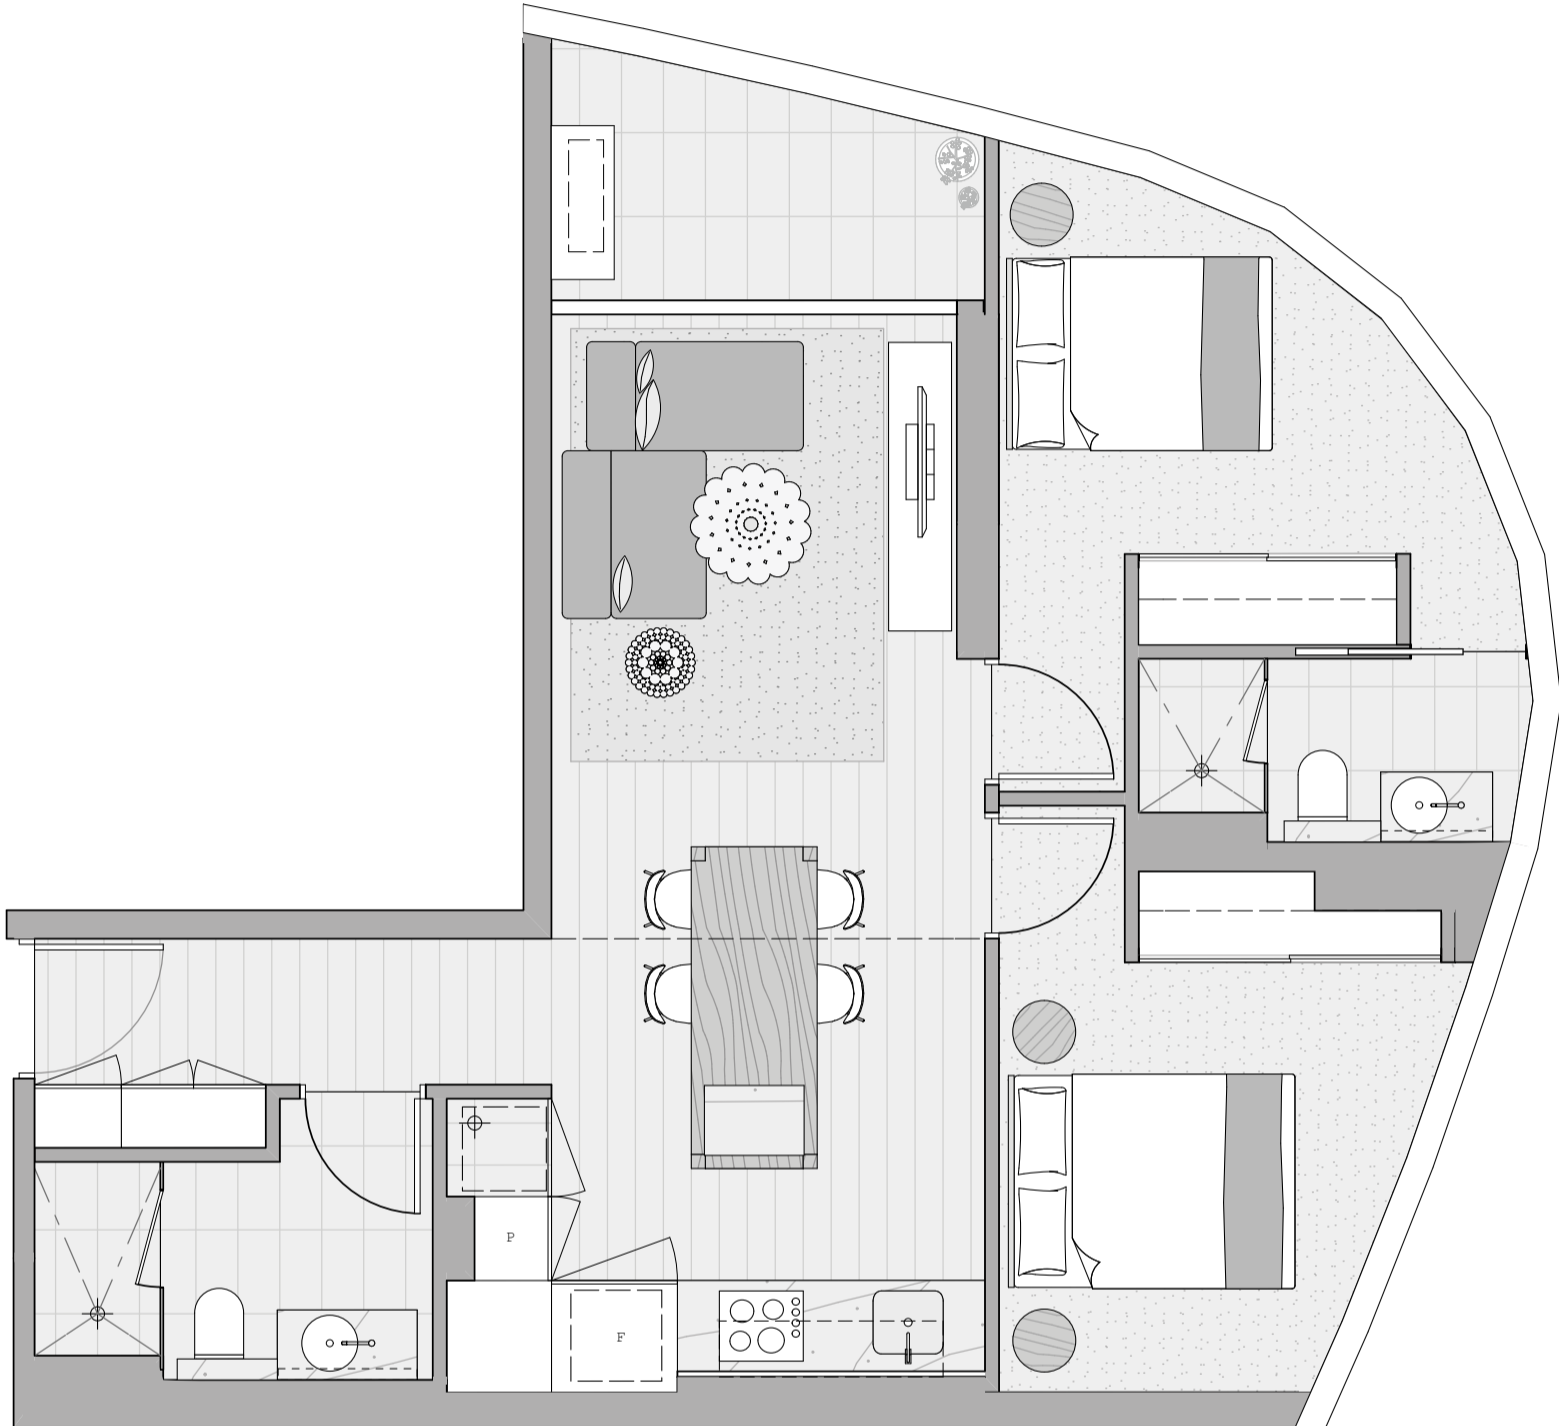

TYPE C8

THE VICTORIAN COLLECTION LEVELS 1-33

LEVEL 7, UNIT 08

2 BEDROOM / 2 BATHROOM

APARTMENT	69.2m ²
BALCONY	5.5m ²
TOTAL	74.7m²

LEVEL 8-33, UNIT 10

2 BEDROOM / 2 BATHROOM

APARTMENT	69.2m ²
BALCONY	5.5m ²
TOTAL	74.7m²